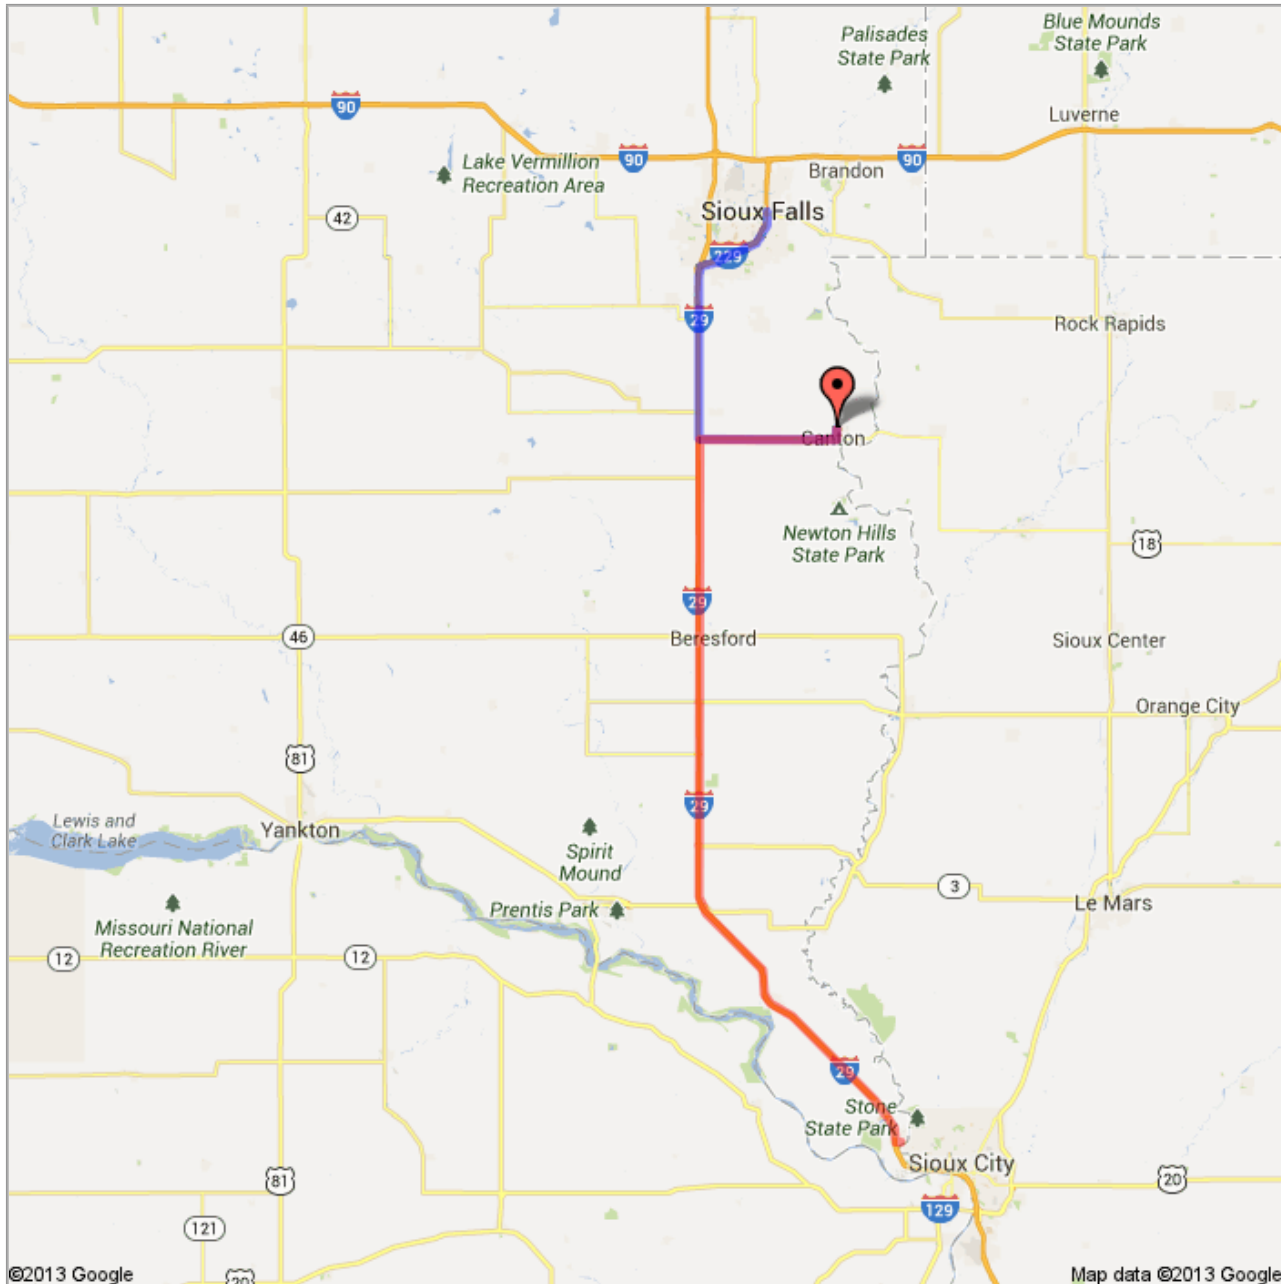

Exit I-29 at HWY 18, drive east 9 miles to Canton city center, at stop light, turn left (north) on N. Dakota St.

2013 Canton Cycling Classic Check-In

2013 Canton Cycling Classic Registration
(Legacy Electronics Inc. Building)
1220 N. Dakota St.
Canton, SD 57013

Public · 0 views
Created on May 16, 2012 · By · Updated 2 minutes ago

Registration Check-In
2013 CANTON CYCLING CLASSIC REGISTRATION SITE

-  From Sioux Falls
Aprox. 20 miles South of Sioux Falls, SD
-  From Sioux City
Aprox. 55 miles North of Sioux City, SD